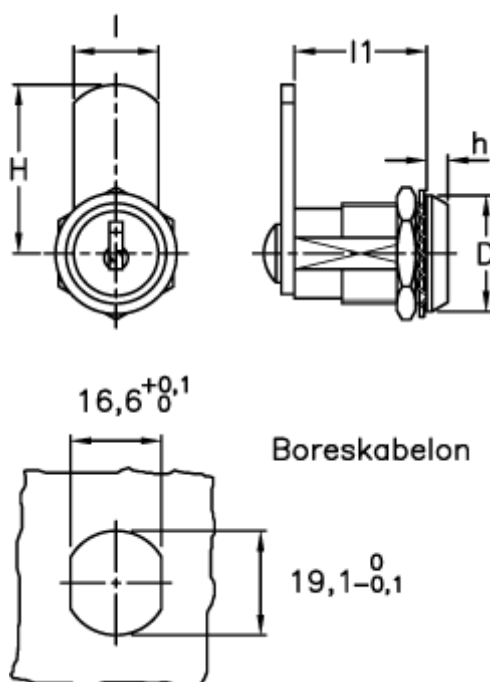

Data Sheet

Article number: 2310421455

Description: E+G Latch w/lock
CSU.20/32

Measures

$D = 23$

$H = 32$

$h = 5$

$l = 16$

$l_1 = 20$